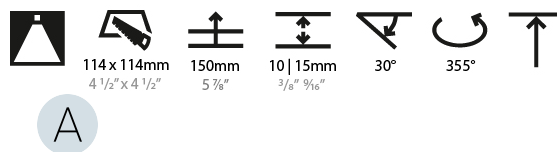

GENERAL

Series: Bioniq
Subseries: Bioniq Square Adjustable
Brand: Prolicht
Division: Architectural
Mounting Type: Recessed
Mounting Location: Ceiling
Subcategory: Downlight

PHYSICAL

Shape: Square
Length (mm): 119
Length (in): 4 ¹¹/₁₆"
Width (mm): 119
Width (in): 4 ¹¹/₁₆"
Depth (mm): 132
Depth (in): 5 ³/₁₆"
Min. Recessing Depth (mm): 150
Min. Recessing Depth (in): 5 ⁷/₈"
Light Distribution: Adjustable / Downlight
Weight (kg): 0.544
Weight (lbs): 1.2
Fixture Finish: SSR / BKV / CWI / CRY / HAB / LAG / UFT / ITA / RUA / RUR / MIC / FTG / MYG / TWT / LOD / PUS / FRO / FUP / KIA / POP / BLS / SPG / MEY / GOH / GUM / CHC / COM / ABZ / JAG / OBR / MOS / ROR
Fixture Material: Aluminum Die Cast
Cut-out Measurements: 114mm / 4 1/2" x 114mm / 4 1/2"

ELECTRICAL

Lamp Type: LED (Zhaga Standard)
Total Output Wattage (W): 15
Dimming: Dali Dimming
Driver Included: No
Driver Location: Recessed Housing
Driver Type: Constant Current - 120Vac
Housing: See components
Input Voltage (V): 120
Constant Current (MA): 350

LED

Number of LEDs: 1
Color Temperature (°K): Warm Dim
Max. Delivered Lumen (lm): 760
Nominal Lumen (lm): 1140
CRI: >90 CRI
Lamp Life (hrs): 50000

OPTICAL

Reflector°: 20 / 40 / 60
Adjustability: Rotational 355°; Tilt 30°

RATINGS AND CERTIFICATIONS

Certified By: Certified for North American Standards
IP rating: IP20